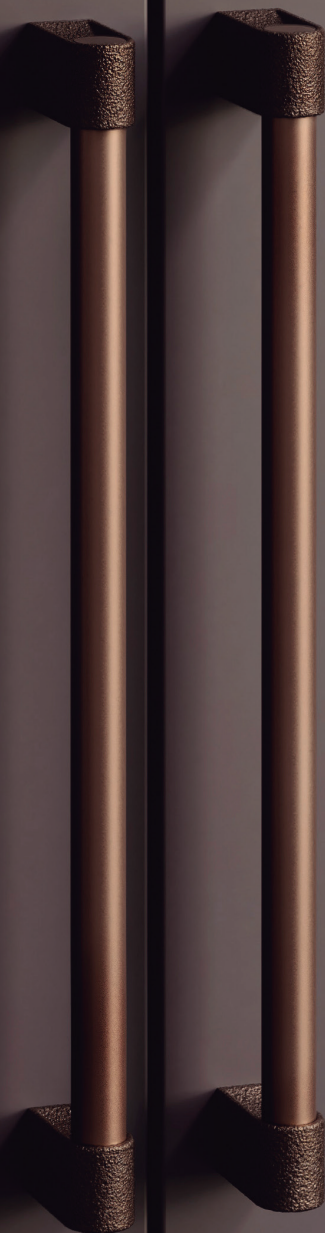

Viefe®

Pull handles

2025

viefe.com